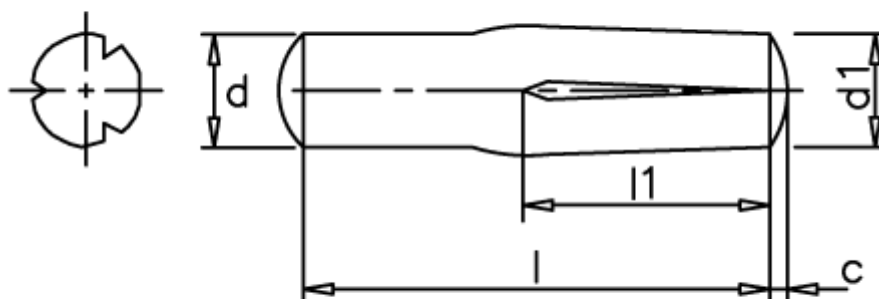

Article number: 08042410

Description: KLEE Slotted pin S4 2,5x10
Steel

Measures

| | |
|--------|---------|
| c | = 0,4 |
| d | = 2.5 |
| d1 | = 2.60 |
| l1 | = 1/2 l |
| Length | = 10 |